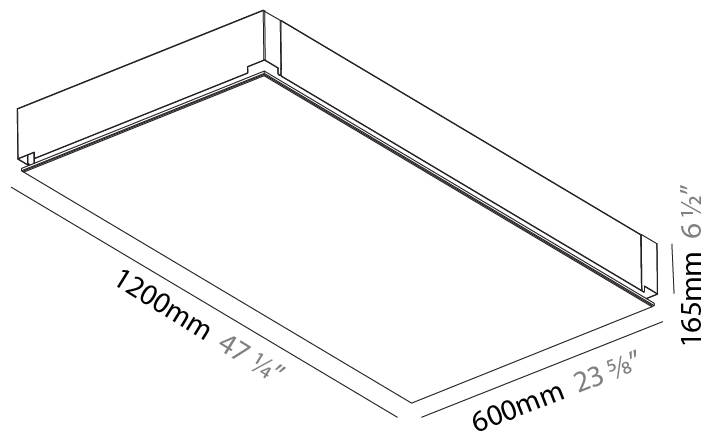

GENERAL

Series: Pi2
Subseries: Pi2 Whiteline
Brand: Prolicht
Division: Architectural
Mounting Type: Trimless
Mounting Location: Ceiling
Subcategory: Ambient

PHYSICAL

Shape: Rectangle
Length (mm): 1200
Length (in): 47 1/4
Width (mm): 600
Width (in): 23 5/8
Depth (mm): 165
Depth (in): 6 1/2
Ceiling Thickness (mm): 10 / 12.5 / 15 / 25 / 30
Ceiling Thickness (in): 3/8 or 1/2 or 9/16 or 1 or 1 3/16
Min. Recessing Depth (mm): 180
Min. Recessing Depth (in): 7 1/16
Light Distribution: Direct
Weight (kg): 22.217
Weight (lbs): 48.88
Diffuser: PMMA - Opal
Fixture Material: Extruded Aluminum / Steel
Cut-out Measurements: 1235mm / 48 5/8" x 635mm / 25"
Upon Request: Unique Sizes Unique Ceiling Thickness Unique Mounting Depth Spot Inserts

ELECTRICAL

Lamp Type: LED (Zhaga Standard)
Input Wattage (W): 110
Total Output Wattage (W): 92
Dimming: [Tri-Mode (Non-Dimming and Phase Dimming (120Vac only) and 0-10V Dimming)](#)
Driver Included: Yes
Driver Location: Integrated
Driver Type: Constant Current - Universal
Driver Class: Class 2
Input Voltage (V): 120 - 277
Constant Current (MA): 350

LED

[Color Temperature (*K): 3000 / 3500 / 4000](#)
Max. Delivered Lumen (lm): 8690 / 8830 / 9010
CRI: >80 CRI
Efficiency (%): 0.651
Lamp Life (hrs): 50000
Upon Request: RGB Tunable White Special Color Temperature CRI90

OPTICAL

RATINGS AND CERTIFICATIONS

Certified By: Certified for North American Standards
IP rating: IP20