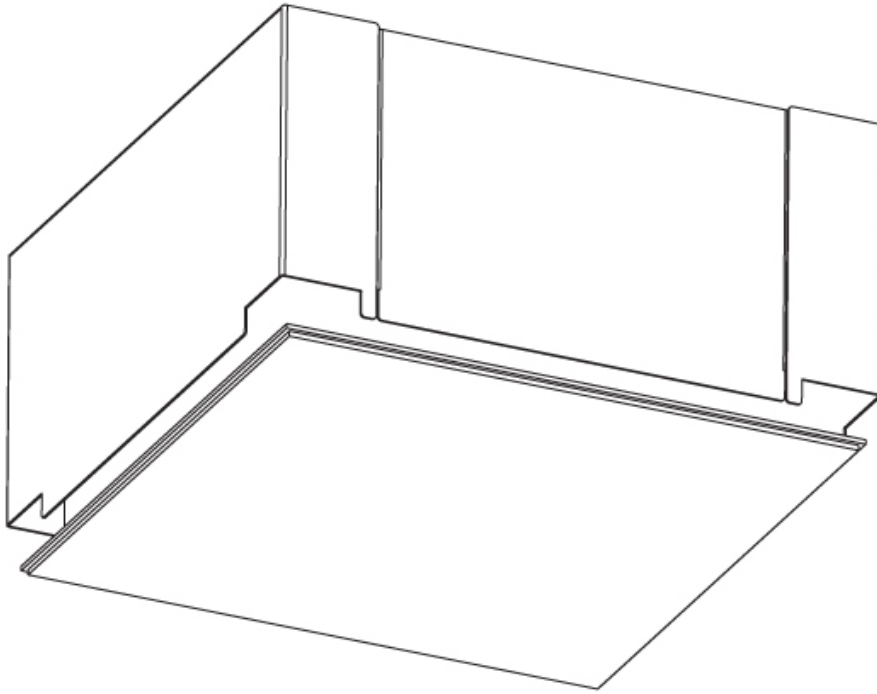

PI2 STANDARD TRIMLESS

A37644-

PROJECT

TYPE

SPECIFIER

QUANTITY

DATE