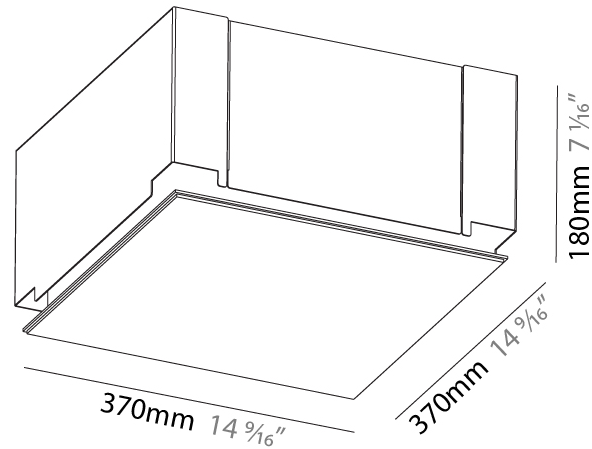

PHYSICAL

Shape: Square
Length (mm): 370
Length (in): 14 9/16
Width (mm): 370
Width (in): 14 9/16
Height (mm): 180
Height (in): 7 1/16
Ceiling Thickness (mm): 10 / 12.5 / 15 / 25 / 30
Ceiling Thickness (in): 3/8 or 1/2 or 9/16 or 1 or 1 3/16
Min. Recessing Depth (mm): 200
Min. Recessing Depth (in): 7 7/8
Light Distribution: Direct
Diffuser: PMMA - Opal
Fixture Finish: SSR / BKV / CWI / CRY / HAB / UFT / ITA / RUA / FTG / MYG / LOD / PUS / FRO / FUP / KIA / POP / BLS / SPG / MEY / GOH / GUM / CHC / COM / ABZ / JAG / OBR / MOS / ROR
Fixture Material: Extruded Aluminum / Steel
Cable Details: 405mm 15 15/16" x 405mm / 15 15/16"
Upon Request: Unique Sizes Unique Ceiling Thickness Unique Mounting Depth Spot Inserts

ELECTRICAL

Lamp Type: LED (Zhaga Standard)
Input Wattage (W): 12.4
Total Output Wattage (W): 10.8
Dimming: Tri-Mode (Non-Dimming and Phase Dimming (120Vac only) and 0-10V Dimming)
Driver Included: Yes
Driver Location: Integrated
Driver Type: Constant Current - Universal
Driver Class: Class 2
Input Voltage (V): 120 - 277
Constant Current (MA): 350

LED

Color Temperature (°K): 3000 / 3500 / 4000
Max. Delivered Lumen (lm): 1090 / 1107 / 1130
CRI: >80 CRI
Efficiency (%): 0.651
Lamp Life (hrs): 50000
Upon Request: RGB-W Tunable White Special Color Temperature CRI90

OPTICAL

RATINGS AND CERTIFICATIONS

Certified By: Certified for North American Standards
IP rating: IP20