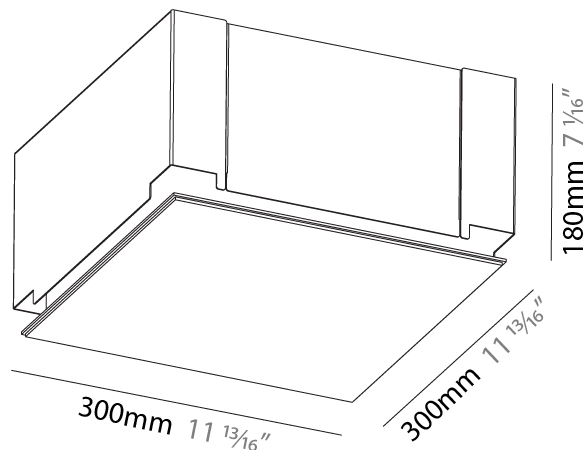

PHYSICAL

Shape: Square
Length (mm): 300
Length (in): 11 ¹³/₁₆"
Width (mm): 300
Width (in): 11 ¹³/₁₆"
Height (mm): 180
Height (in): 7 ¹/₁₆"
Ceiling Thickness (mm): 10 / 12.5 / 15 / 25 / 30
Ceiling Thickness (in): 3/8 or 1/2 or 9/16 or 1 or 1 3/16
Min. Recessing Depth (mm): 200
Min. Recessing Depth (in): 7 ⁷/₈"
Light Distribution: Direct
Diffuser: PMMA - Opal
Fixture Finish: SSR / BKV / CWI / CRY / HAB / UFT / ITA / RUA / FTG / MYG / LOD / PUS / FRO / FUP / KIA / POP / BLS / SPG / MEY / GOH / GUM / CHC / COM / ABZ / JAG / OBR / MOS / ROR
Fixture Material: Extruded Aluminum / Steel
Cut-out Measurements: 335mm 13 3/16" x 335mm / 13 3/16"
Upon Request: Unique Sizes Unique Ceiling Thickness Unique Mounting Depth Spot Inserts

ELECTRICAL

Lamp Type: LED (Zhaga Standard)
Input Wattage (W): 12.4
Total Output Wattage (W): 10.8
Dimming: Tri-Mode (Non-Dimming and Phase Dimming (120Vac only) and 0-10V Dimming)
Driver Included: Yes
Driver Location: Integrated
Driver Type: Constant Current - Universal
Driver Class: Class 2
Input Voltage (V): 120 - 277
Constant Current (MA): 350

LED

Color Temperature (°K): 3000 / 3500 / 4000
Max. Delivered Lumen (lm): 850 / 902 / 920
CRI: >80 CRI
Efficiency (%): 65% (5mm Perspex)
Lamp Life (hrs): 50000
Upon Request: RGB-W Tunable White Special Color Temperature CRI90

OPTICAL

RATINGS AND CERTIFICATIONS

Certified By: Certified for North American Standards
IP rating: IP20