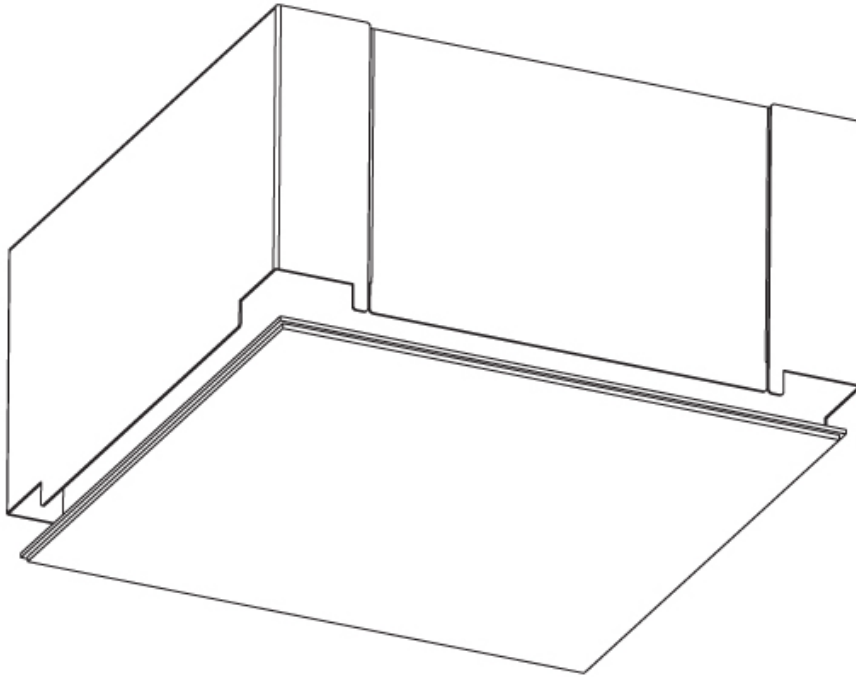

PI2 STANDARD TRIMLESS

A36809-

PROJECT	_____
TYPE	_____
SPECIFIER	_____
QUANTITY	_____
DATE	_____